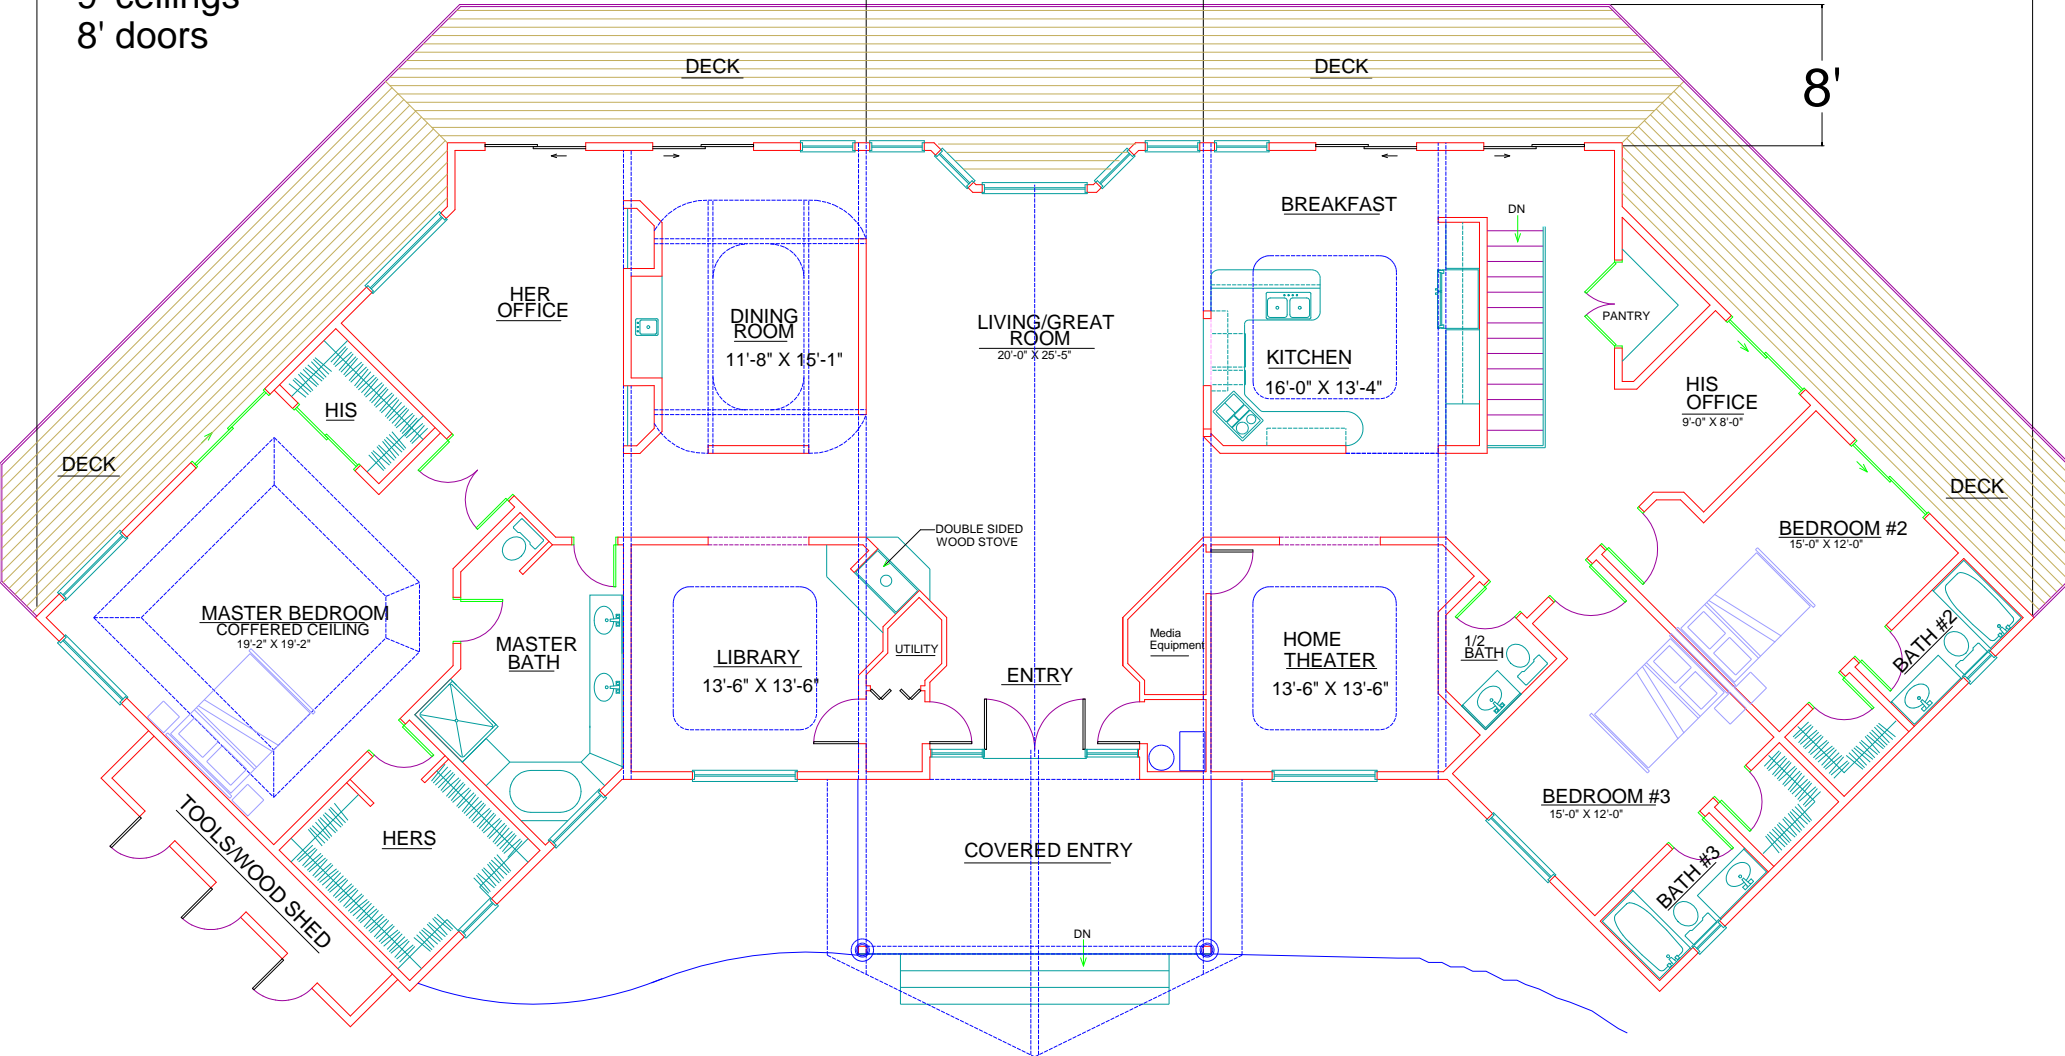

119'

20'

8'

- 3 Bedrooms
- 3-1/2 Baths
- 3 Car Garage
- Large unfinished bonus room
- 3775 Square Feet
- 9' ceilings
- 8' doors

# MAIN FLOOR PLAN

1/8" = 1'-0"